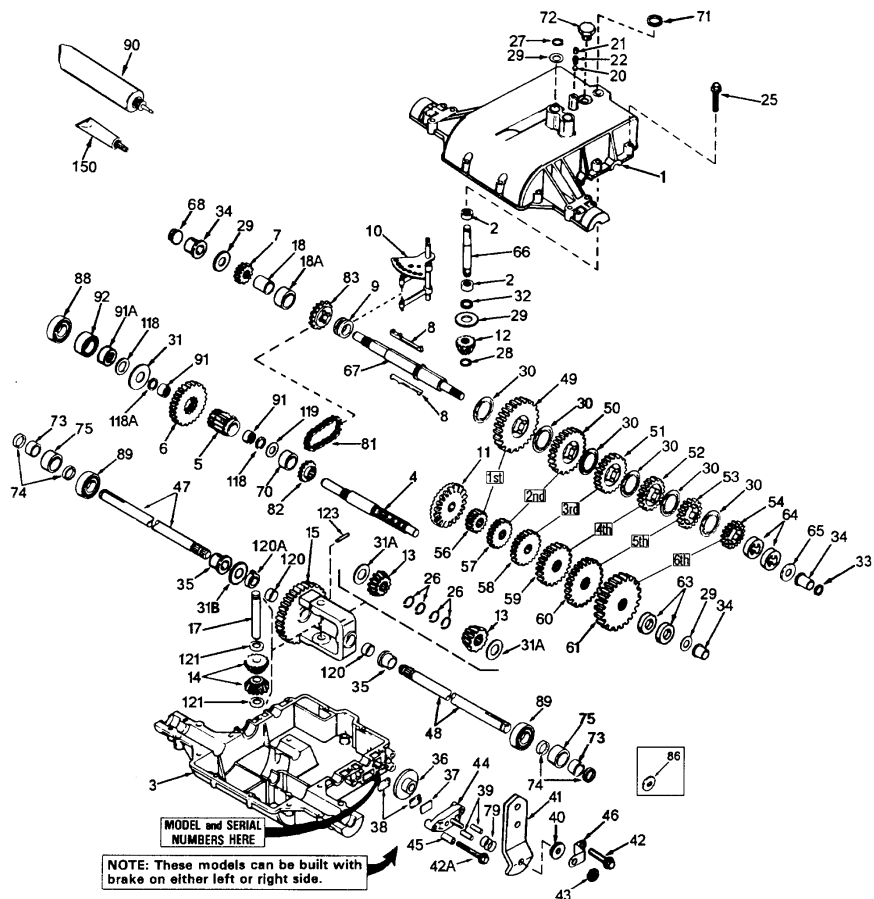

p800.2 800-813 / Transaxle

ILLUSTRATION SHOWS TYPICAL PARTS ONLY. ORDER BY PART NUMBER. PARTS NOT LISTED ARE SUPPLIED BY OEM.

Part List

p800.2 800-813 / Transaxle

REF #	ITEM #	DESCRIPTION	QTY	REMARK
1	772077B	Transaxle Cover		
2	780086A	Needle Bearing		
3	770070	Transaxle Case		
4	776181	Countershaft		
5	778138	Output Pinion		
6	778139	Output Gear		
7	778136	Spur Gear (15 teeth-steel)		
8	792089A	Shift Key		
9	784266	Shift Collar		
10	784290	Shift Rod & Fork		
11	778137A	Bevel Gear (42 teeth)		
12	778113A	Input Bevel Pinion		
13	778067	Bevel Gear		
14	778068	Bevel Pinion		
15	778175	Differential Gear (Incl. 2 of 120)		
17	786034	Drive Pin		
18	786074	Spacer		
20	792077A	Steel Ball		
21	792078	Set Screw, 3/8-16 x 3/8"		
22	792079	Spring		
25	792073A	Screw, 1/4-20 x 1-1/4"		
26	792018	Retaining Ring		
27	792035	Retaining Ring		
28	788040	Retaining Ring		
29	780072	Thrust Washer		
30	780108	Thrust Washer		
31	780113	Flat washer		
31A	780001	Washer		
32	792001	"O" Ring		
33	788051A	Square Cut Seal		
34	780105A	Flanged Bushing		
35	780118A	Flanged Bushing		
36	790003	Brake Disk		
37	790007	Brake Pad Plate		
38	799021	Brake Pad (pkg of 2)		
39	786026	Dowel Pin		
40	792076A	Flat washer		
41	790004	Brake Lever		
42	792073A	Screw, 1/4-20 x 1-1/4"		
42A	792085A	Screw, 1/4-20 x 2-1/4"		
43	792075	Locknut, 5/16-24		
44	790025	Brake Pad Holder		
45	786066	Spacer		
47D	774419	Axle (13" long)		
48D	774420	Axle (14-7/8" long)		
49	778125	Spur Gear (35 teeth)		
50	778124A	Spur Gear (30 teeth)		
51	778123A	Spur Gear (25 teeth)		
52	778122A	Spur Gear (22 teeth)		
53	778121A	Spur Gear (20 teeth)		
56	778136	Spur Gear (15 teeth-steel)		
57	778126A	Spur Gear (20 teeth-steel)		
58	778127A	Spur Gear (25 teeth-steel)		
59	778128A	Spur Gear (28 teeth)		
60	778129A	Spur Gear (30 teeth)		
65	780109	Thrust Washer		
66	776140	Input Shaft (3-53/64" long)		
67	776184A	Brake Shaft (4-keyed)		
72	792074	Threaded Plug		
73	780140	Needle Bearing		
74	788042	Oil Seal		
75	786084	Sleeve		
81	786081	Roller Chain (No. 41 chain, 24 links)		
82	786082	Sprocket (9 teeth)		
83	786083	Sprocket (18 teeth)		
90	788067B	Grease		32 oz. bottle Bentonite grease
91	780112	Needle Bearing		
91A	780111	Needle Bearing		
92	786075A	Sleeve Assembly (Incl. 91A)		
118	788052	Square Cut Seal		
118A	788053	Square Cut Seal		
119	780114	Flat washer		